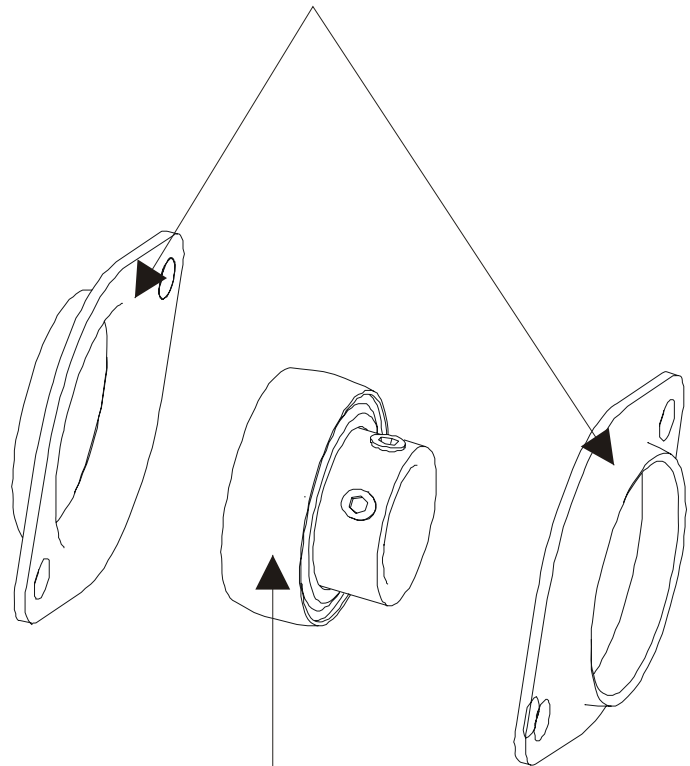

ARCTIC SILVER 95XEZ

Bearing-Insert Assembly – AK62-00299-0000

95XEZ-0XXX-01

S/N WZX100000 and up

Service Kit- GK62-00002-0044

Includes:

- 1- crankshaft
- 2- bearings
- 2- sets of bearing flanges
- 4- nuts and washers

Service Kit- GK62-00002-0045

Includes:

- 1 - intermediate shaft
- 2 - bearings
- 2- sets of bearing flanges
- 4- nuts and washers

Bearing Flanges (2)
0K62-01220-0000

1" Bearing
0K62-01221-0000